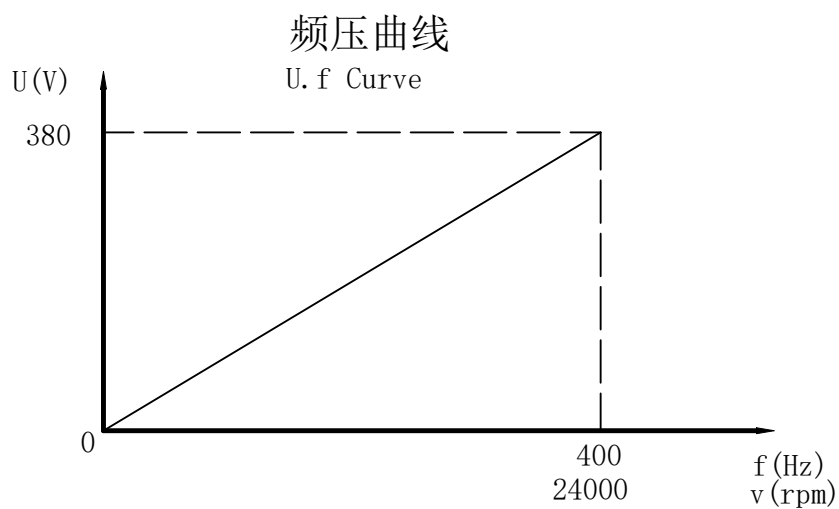

GDK125-24Z/6.5
6.5KW 380V 13A
400Hz 24000rpm

注: TA:20°C Serv:S1 Water cooling