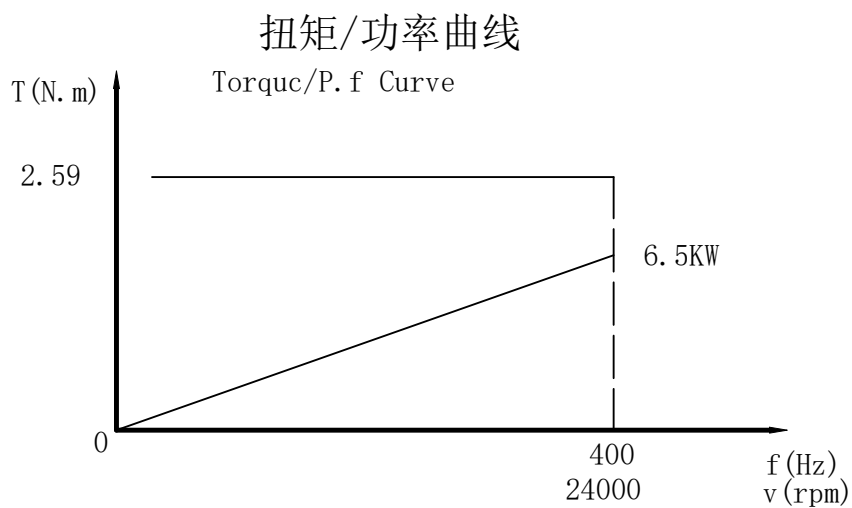

GDK125-24Z/6.5
6.5KW 380V 13A
400Hz 24000rpm

注: TA:20°C Serv:S1 Water cooling