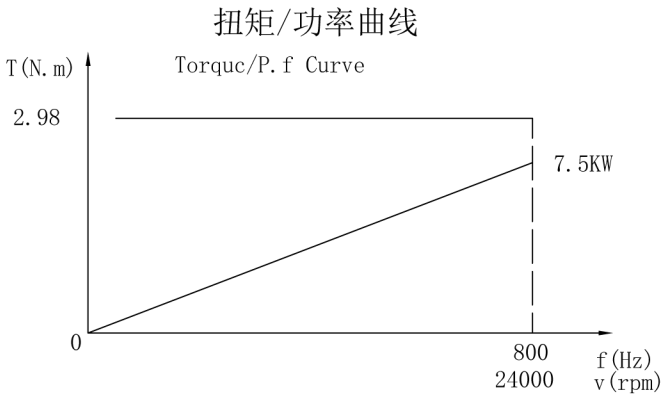

GDK125-24Z/7.5
7.5KW 220V 28.0A
800Hz 24000rpm 4P

注: TA:20°C Serv:S1 Water cooling