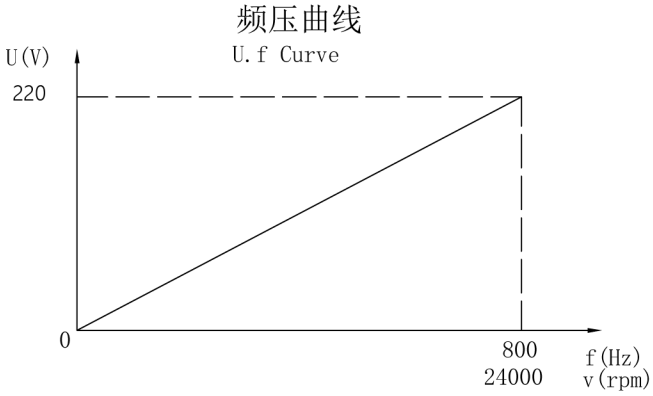

GDK125-24Z/7.5
7.5KW 220V 28.0A
800Hz 24000rpm 4P

注: TA:20°C Serv:S1 Water cooling