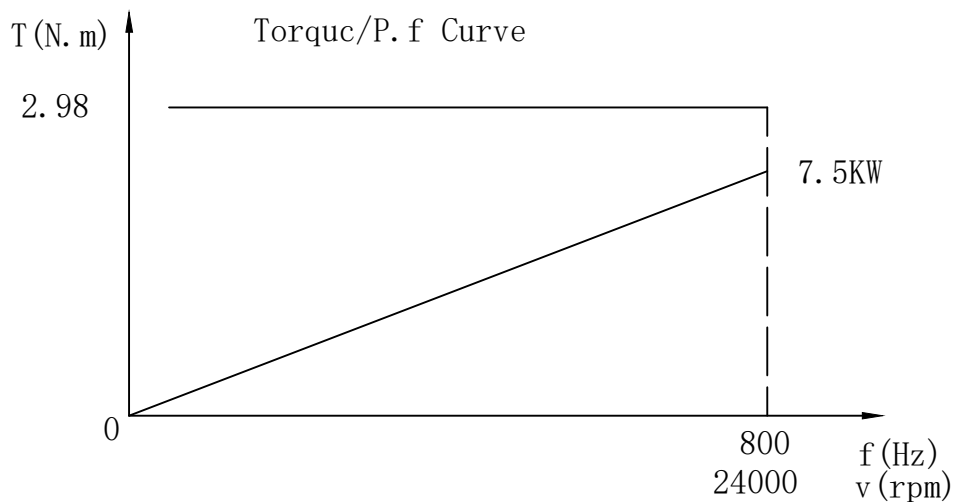

### 扭矩/功率曲线

Torquc/P. f Curve

注: TA:20°C Serv:S1 Water cooling